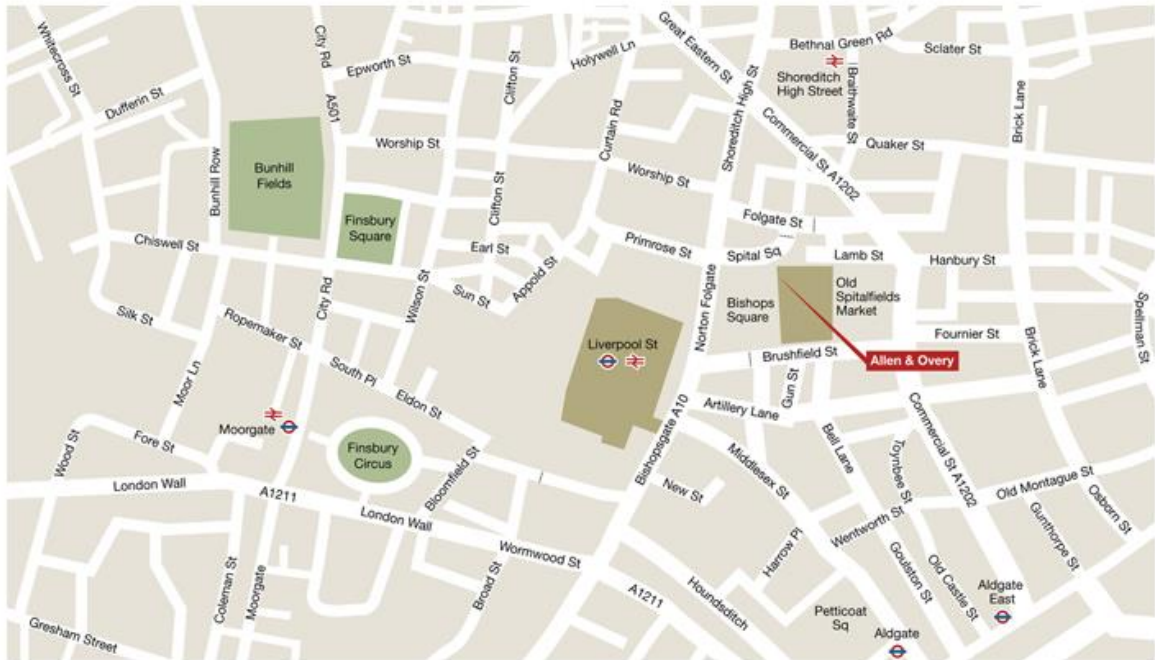

Allen & Overy LLP London Location and Travel Details

Allen & Overy LLP
One Bishops Square
London
E1 6AD
United Kingdom
☎ [+44 20 3088 0000](tel:+442030880000)
✉ [Send email](#)
➤ [View Google map](#)

Directions :

By foot

Bishops Square is within easy walking distance from Liverpool Street Station. Walk northwards up Bishopsgate and turn right into Brushfield Street. You will see an open square with trees and a white tented structure. Walk past the tented structure and take any of the three entrances to our office.

By public transport

The nearest station is Liverpool Street, which is served by national rail services and four tube lines. Other nearby stations are Shoreditch High Street, Aldgate East and Aldgate.

By taxi

Ask your taxi driver to drop you off in Spital Square, just off Bishopsgate.